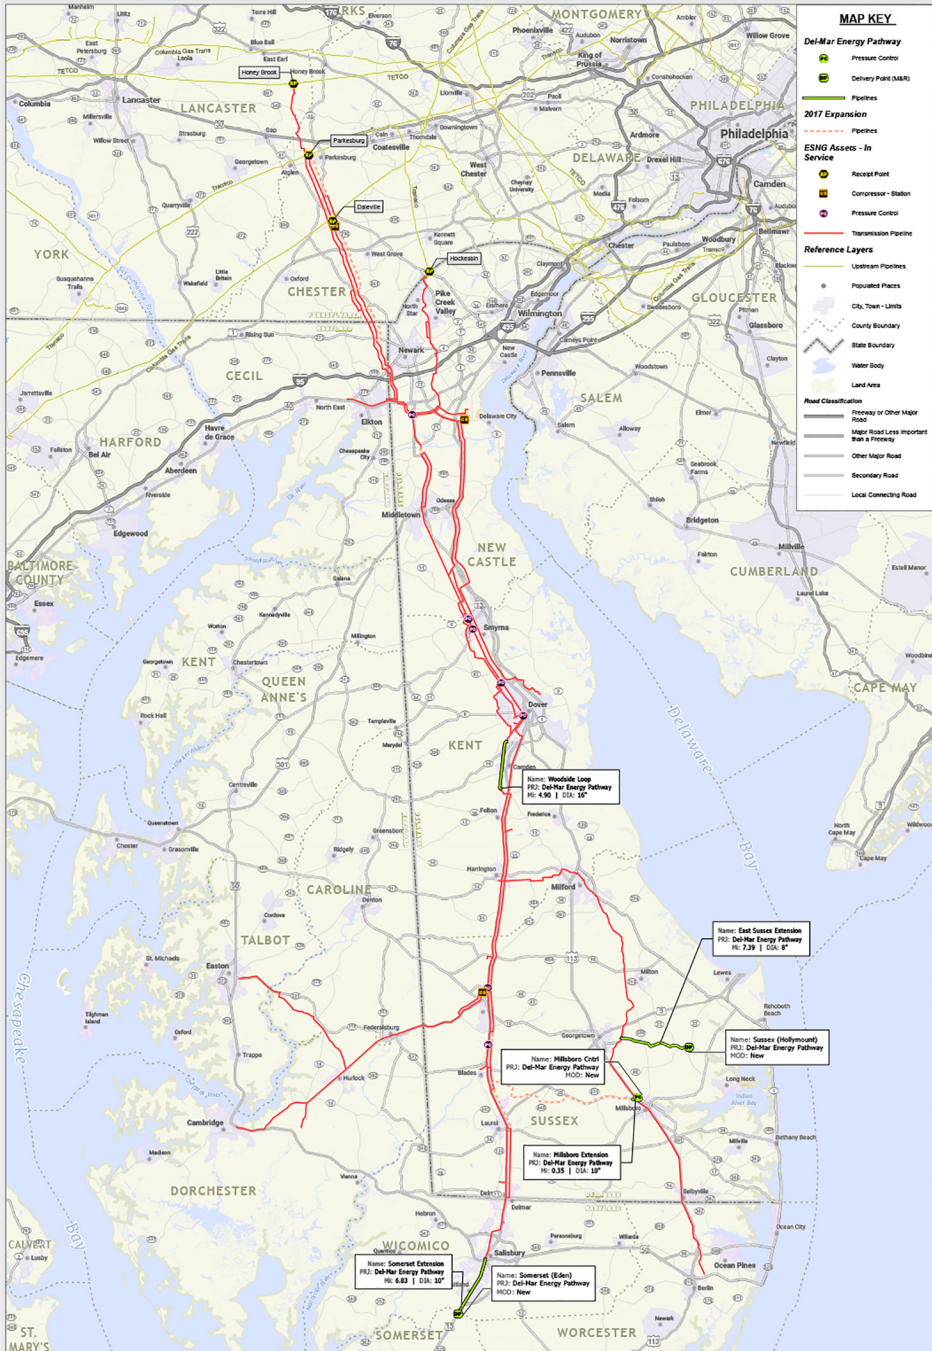

Del-Mar Energy Pathway

EASTERN SHORE NATURAL GAS

MAP KEY

- Del-Mar Energy Pathway**
 - Pressure Control
 - Delivery Point (M&R)
- 2017 Expansion**
 - Pipelines
 - Pipelines
- ESNG Assets - In Service**
 - Recent Point
 - Compressor - Station
 - Pressure Control
 - Transmission Pipeline
- Reference Layers**
 - Upstream Pipelines
 - Populated Places
 - City, Town - Limits
 - County Boundary
 - State Boundary
 - Water Body
 - Land Area
- Road Classification**
 - Freeway or Other Major Road
 - Major Road Less Important than a Freeway
 - Other Major Road
 - Secondary Road
 - Local Connecting Road